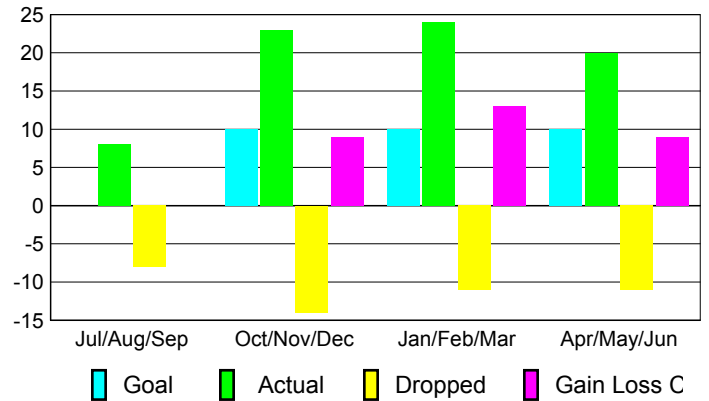

Membership Results 2008-2009

Goal, New, Dropped, Gain/Loss

Comparison of Membership Gain/Loss

Current Year Compared to the Previous Year