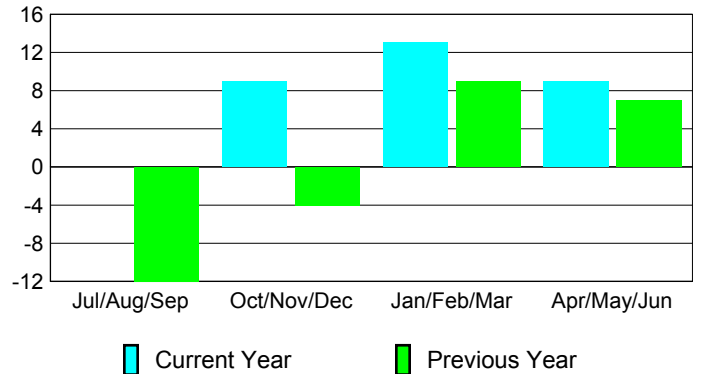

Membership Results 2008-2009

Membership 2007-2008

Month	Net Memb Goal	Actual New Memb	Actual Dropped Memb	Gain/Loss of Memb	Gain/Loss of Memb
Jul/Aug/Sep	0	8	-8	0	-12
Oct/Nov/Dec	10	23	-14	9	-4
Jan/Feb/Mar	10	24	-11	13	9
Apr/May/Jun	10	20	-11	9	7
Totals	30	75	-44	31	0

Membership Results 2008-2009

Goal, New, Dropped, Gain/Loss

Comparison of Membership Gain/Loss

Current Year Compared to the Previous Year

Gender Comparison 2008-2009

Male

Female